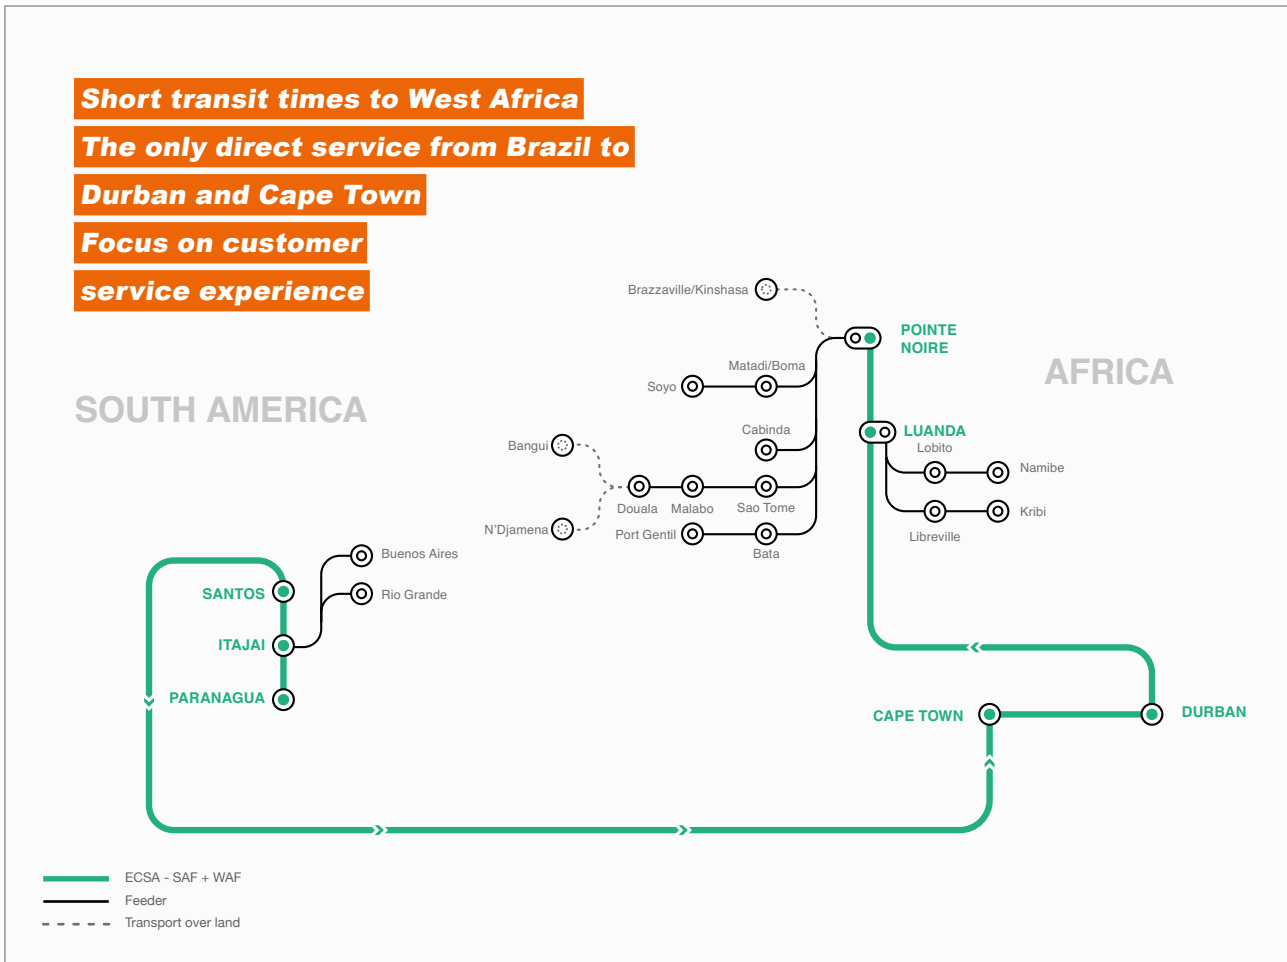

## ***ECSA Eastbound***

### ***Your shipment from the East Coast South Americato Africa***

Our service is recognised in Brazil and Argentina for providing good links to a range of West African ports and now also to Durban and Cape Town.

# ECSA Eastbound

Your shipment from the East Coast South America to Africa

## Your transit times from the East Coast South America to Africa

Transit times in days

From:	Cape Town	Durban	Luanda	Lobito	Namibe	Libreville	Kribi	Pointe Noire	Matadi	Boma	Soyo	Tema	Sao Tome	Bata	Malabo	Douala	Port Gentil	Cabinda
Buenos Aires	24	28	40	50	52	48	50	45	51	53	60	55	60	61	62	55	61	60
Rio Grande	22	26	38	48	50	46	48	43	49	51	58	53	58	59	60	53	59	58
Paranagua	15	19	31	41	43	39	41	36	42	44	51	46	51	52	53	46	52	51
Itajai	13	17	29	39	41	37	39	34	40	42	49	44	49	50	51	44	50	49
Santos	11	15	27	37	39	35	37	32	38	40	47	42	47	48	49	42	48	47