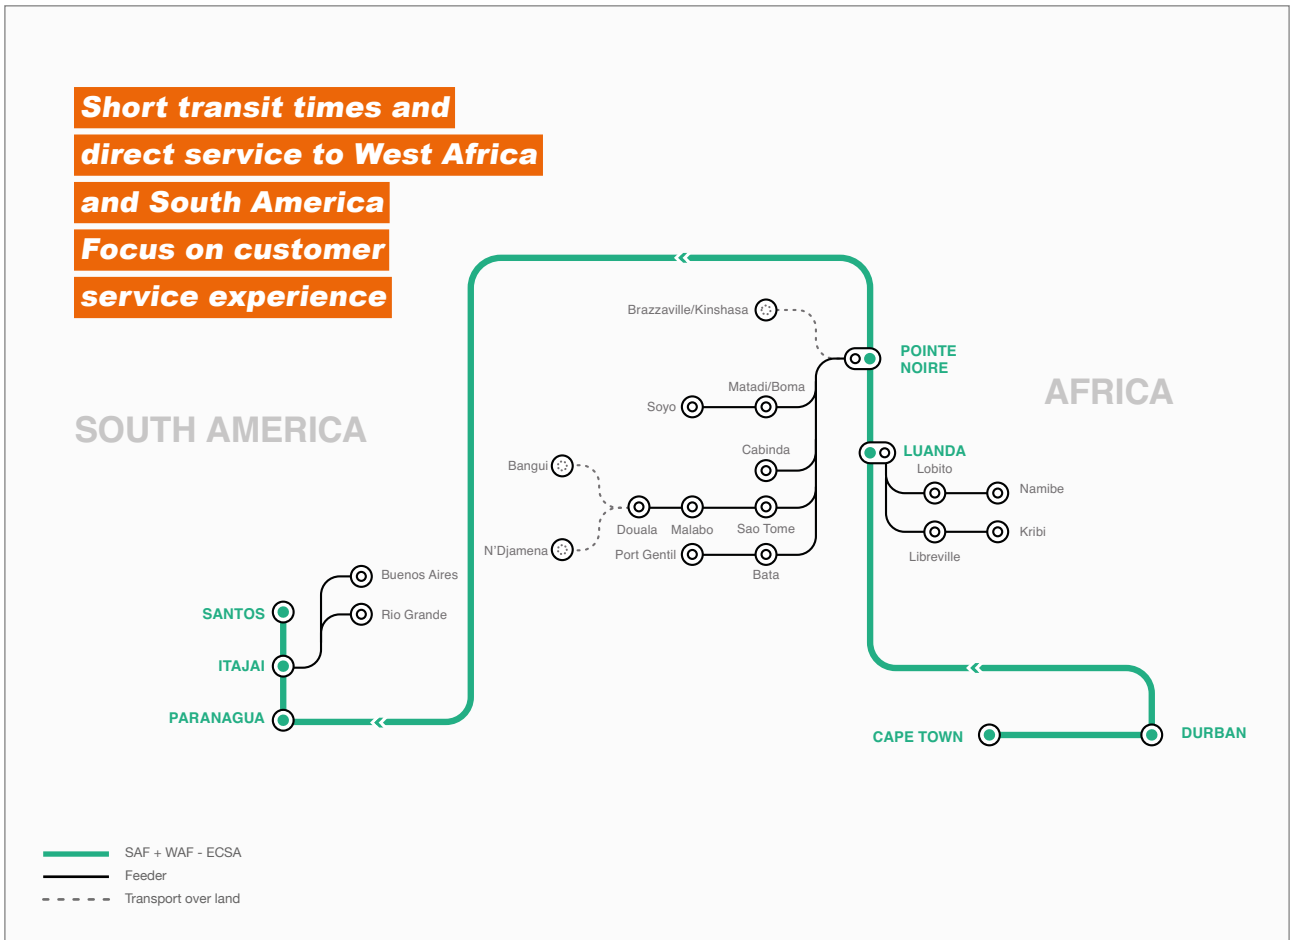

NileDutch

THE AFRICA CONNECTION

ECSA Westbound

Your shipment from South Africa to West Africa and the East Coast South America

NileDutch South Africa covers the needs of the local market with offices in Johannesburg, Durban and Cape Town. Customers benefit from our regular service and long experience in the region.

NILEDUTCH. CONTAINER & MPV SERVICES.

ECSA Westbound

Your shipment from South Africa to West Africa and the East Coast South America

Your transit times from South Africa to West Africa and the East Coast South America

Transit times in days

From:	Luanda	Lobito	Namibe	Libreville	Kribi	Pointe Noire	Matadi	Boma	Soyo	Tema	Sao Tome	Bata	Malabo	Douala	Port Gentil	Cabinda	Paranagua	Itajai	Santos	Buenos Aires	Rio Grande
Cape Town	16	26	28	24	26	21	27	29	36	31	36	37	38	31	37	36	34	35	37	42	43
Durban	12	22	24	20	22	17	23	25	32	27	32	33	34	27	33	32	30	31	33	38	39

Bold = Direct Ports

How can we help with your shipping needs?

NileDutch has become an established name in South Africa by offering customers excellent service and offering the best links to West Africa and South America.