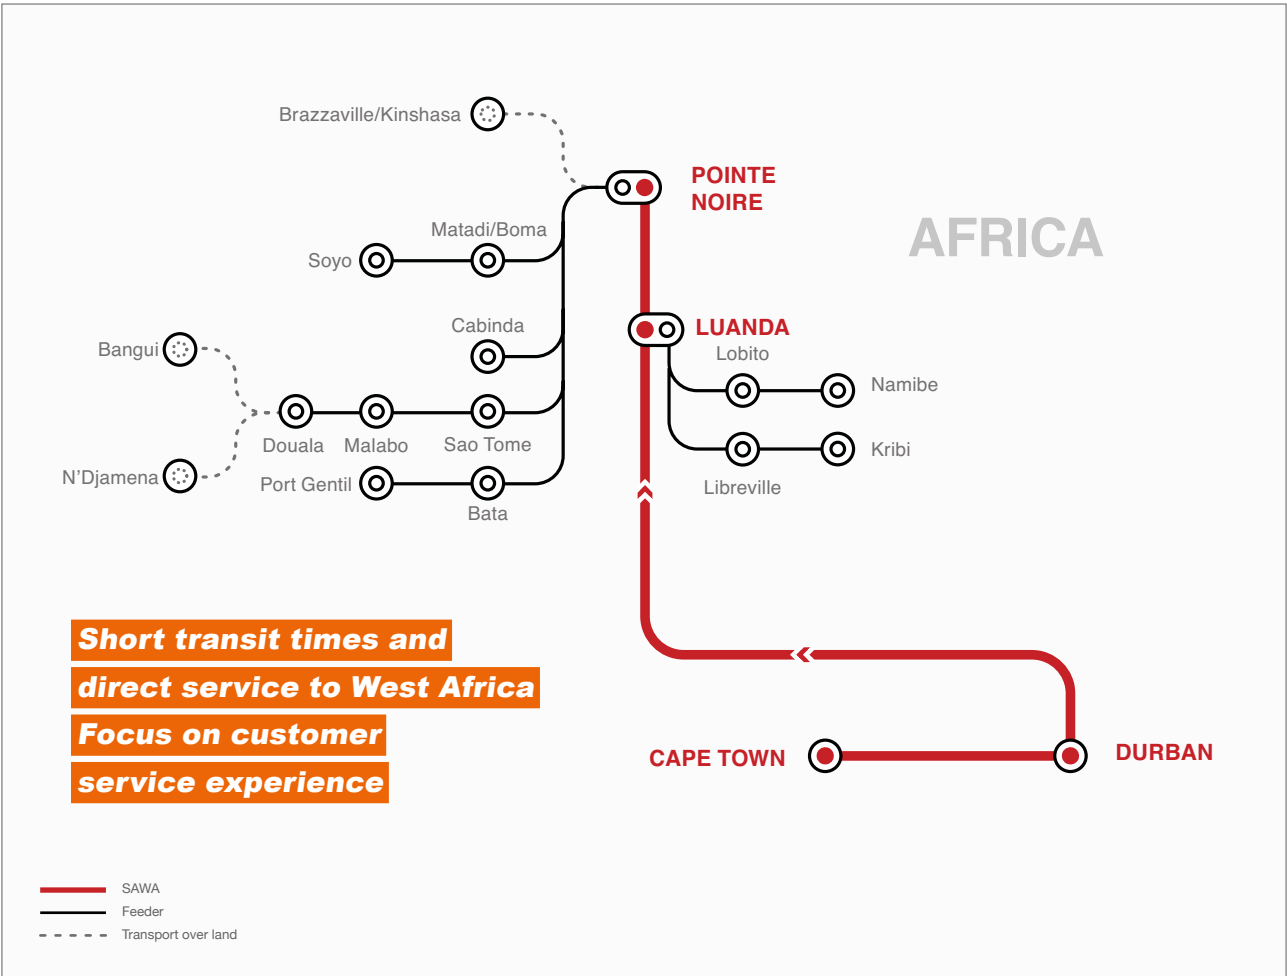

NileDutch

THE AFRICA CONNECTION

SAWA

Your shipment from South Africa to West Africa

NileDutch South Africa covers the needs of the local market with offices in Johannesburg, Durban and Cape Town. Customers benefit from our regular service and long experience in the region.

NILEDUTCH. CONTAINER & MPV SERVICES.

SAWA

Your shipment from South Africa to West Africa

Your transit times from South Africa to West Africa

Transit times in days

| From: | Luanda | Lobito | Namibe | Libreville | Kribi | Pointe Noire | Matadi | Boma | Soyo | Tema | Sao Tome | Bata | Malabo | Douala | Port Gentil | Cabinda |
|------------------|-----------|--------|--------|------------|-------|--------------|--------|------|------|------|----------|------|--------|--------|-------------|---------|
| Durban | 16 | 26 | 28 | 24 | 26 | 21 | 27 | 29 | 36 | 31 | 36 | 37 | 38 | 31 | 37 | 36 |
| Cape Town | 12 | 22 | 24 | 20 | 22 | 17 | 23 | 25 | 32 | 27 | 32 | 33 | 34 | 27 | 33 | 32 |

Bold = Direct Ports

How can we help with your shipping needs?

NileDutch has become an established name in South Africa by offering customers excellent service and offering the best links to West Africa.